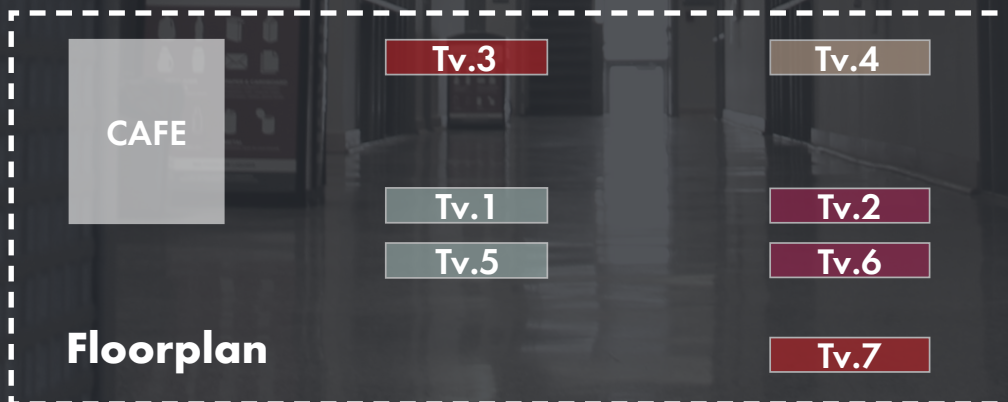

# TV GUIDE

Monday			
7am - 11am	11am - 3pm	3pm - 7pm	TV Screen
German: PROSB	French: TV5	Italian: Rai	1 & 5
Portugese: GLOBO	Greek: Antenna	Arabic: Al Jazeera	2 & 6
Hebrew: Israeli Ntw	Italian: RAI	Russian: AMDIA	3 & 7
Korean: TVK	Chinese: CCTV4	Spanish: CNN	4
Tuesday			
Greek: Antenna	Japanese: TV Japan	French: TV5	1 & 5
Spanish: CNN	Italian: RAI	Arabic: Al Jazeera	2 & 6
German: DW	Arabic: Al Jazeera	Portuguese:TV Globo	3 & 7
Korean: TVK	Spanish: UNIV	Chinese: CCTV4	4
Wednesday			
German: DW	French: TV5	Portuguese:TV Globo	1 & 5
Hebrew: Isralit Ntw	Italian: RAI	Spanish: CNN	2 & 6
Japanese: TV Japan	Greek: Antenna	Arabic: Al Jazeera	3 & 7
Spanish: UNIV	Chinese: CCTV4	Korean: TVK	4
Thursday			
Hebrew: Israeli Ntw	Hindi: ZeeTV	Italian: RAI	1 & 5
Portuguese:TV Globo	French: TV5	German: PROSB	2 & 6
Spanish: CNN	Arabic: Al Jazeera	Japanese: TV Japan	3 & 7
Chinese: CCTV4	Korean: TVK	Spanish: UNIV	4
Friday			
Japanese: TV Japan	Spanish: CNN		1 & 5
Portugese: GLOBO	Arabic: Al Jazeera		2 & 6
Greek: Antenna	French: TV5		3 & 7
Chinese: CCTV4	Korean: TVK		4

**Floorplan**